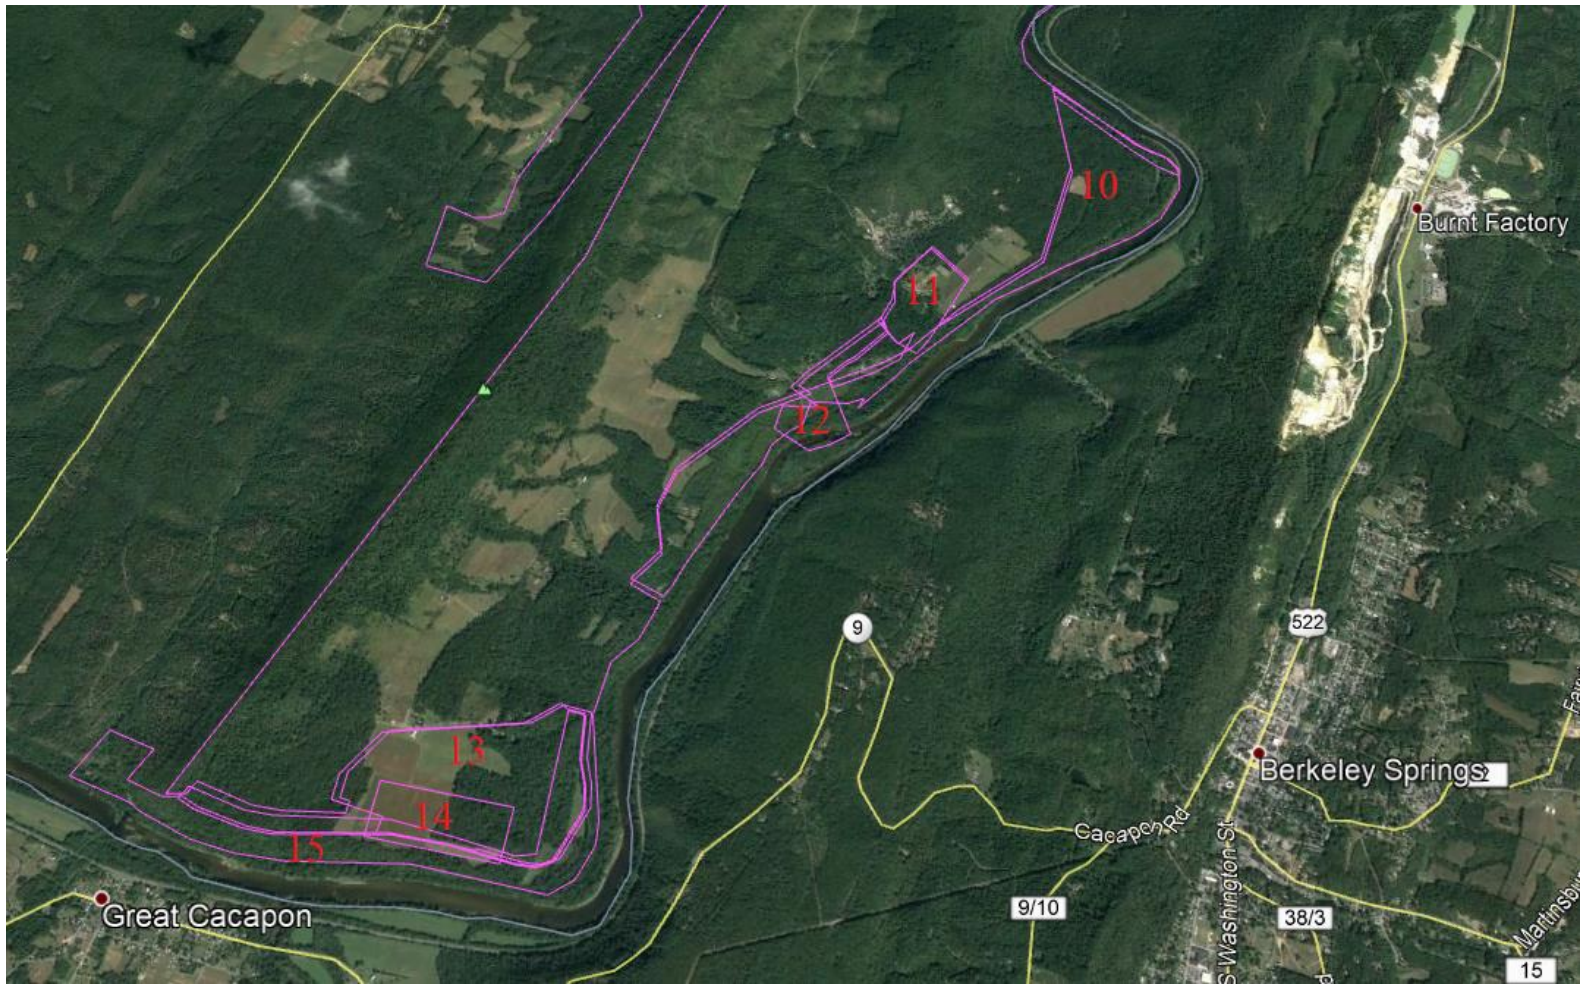

With the number of dwellings and cabins listed it is clear there were squatters on the property. Some bought the land from the owner and had a new survey made. While others left the area headed for new locations.

Also shown are tracts which were surrounded by Dalecarlia.

Note: Tract drawings made with DeedMapper 4.2

Dalecarlia 6985 Acres

John Ridout 1775

Dalecarlia-North

1. Dalecarlia-1775	2. Wolfs Hollow-1765	3. Colemores Ramble-1743
4. Rosburghs Delight-1761	5. Flints Chance-1752	6. Resurvey On Flints Chance-1763
7. Henthorns Rest-1740	8. Darlings Delight-1743	9. Darlings Delight-1748

Dalecarlia-South

10. Eltings Right-1743	11. Perryns Venture-1761	12. Shelbys Delight-1763
13. Potts Resurveyed-1773	14. Potts Pleasure-1765	15. Boyles Cabin-1752

Thomas Taggart Map
1858 Washington County Maryland

Thomas Taggart Map
1858 Washington County Maryland

Improvements Viz^h

about by Area of cleared Land -

1 Dwelling House or Cabin 30 by 15 feet

1 Ditto 20 feet by 16 Floored, 10th a stone Chimney

1 Stable 20 by 16 Square Loggs Doct raised