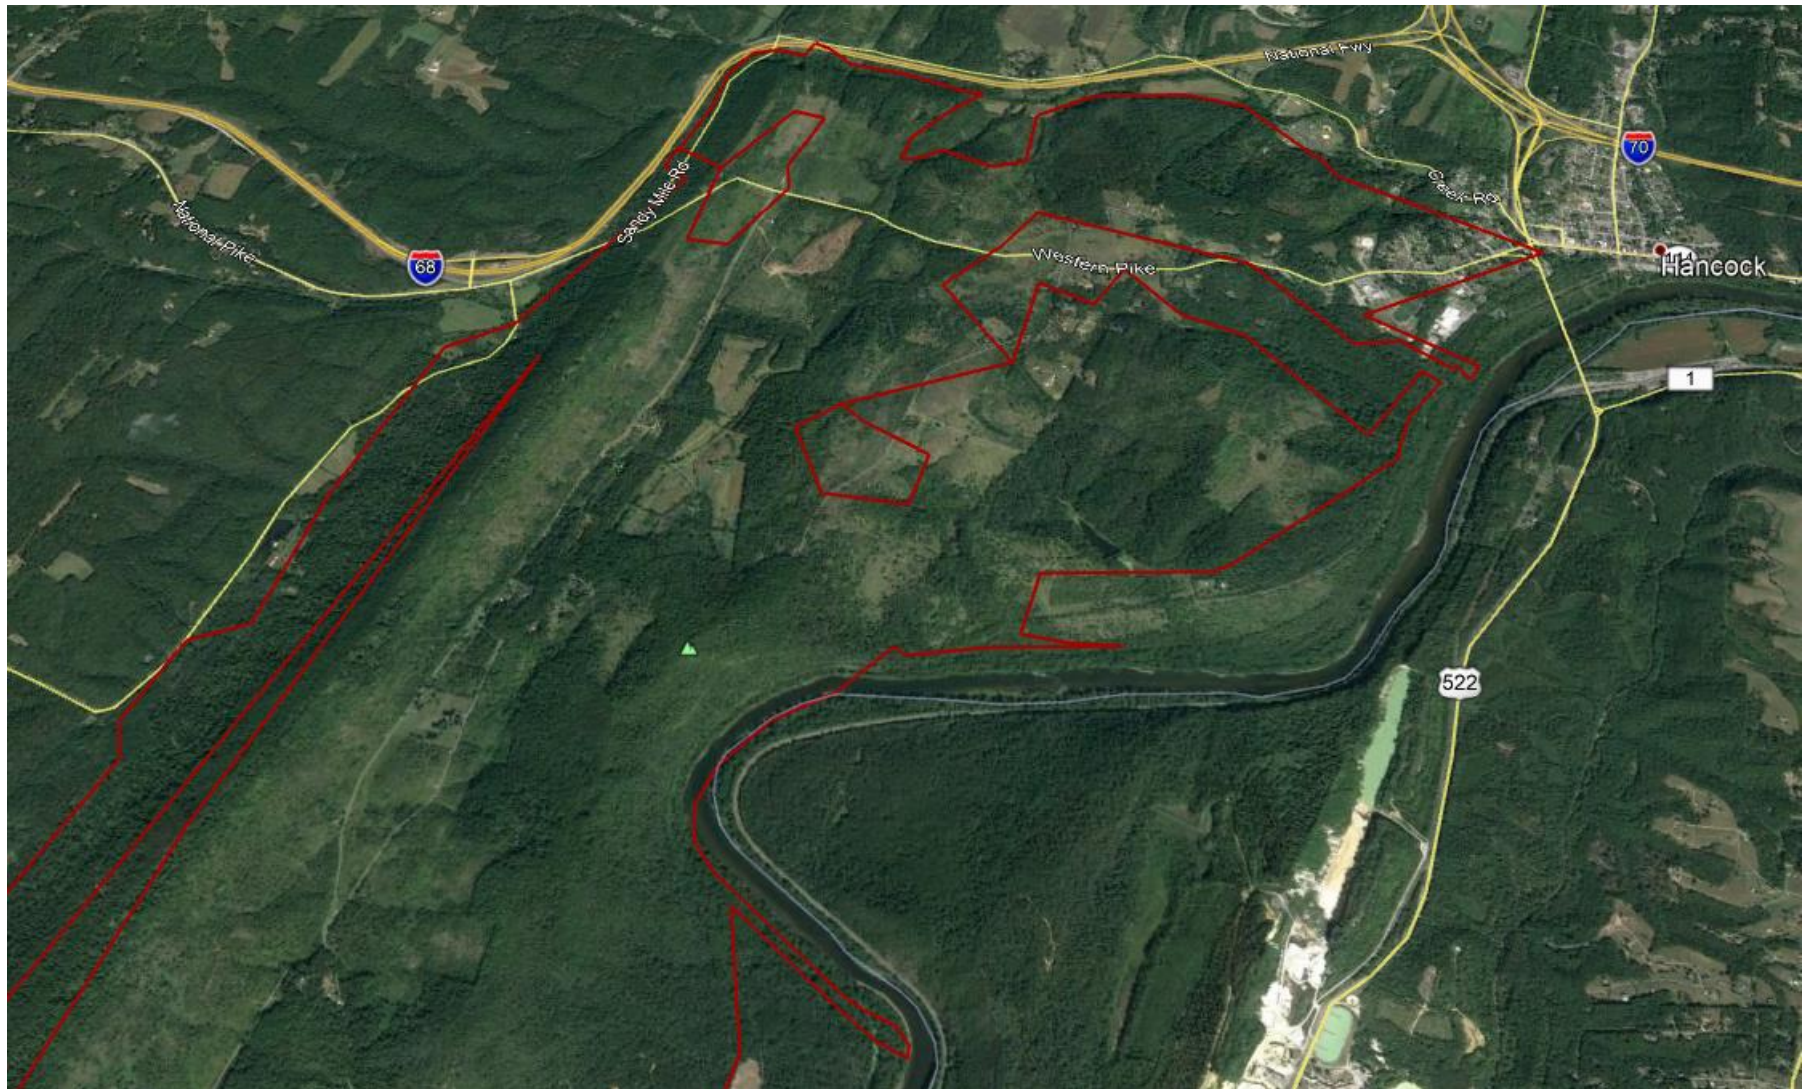

With the number of dwellings and cabins listed it is clear there were squatters on the property. Some bought the land from the owner and had a new survey made. While others left the area headed for new locations.

Also shown are tracts which were surrounded by Dalecarlia.

Note: Tract drawings made with DeedMapper 4.2

Dalecarlia 6985 Acres

John Ridout 1775

Dalecarlia-North

1. Dalecarlia-1775	2. Wolfs Hollow-1765	3. Colemores Ramble-1743
4. Rosburghs Delight-1761	5. Flints Chance-1752	6. Resurvey On Flints Chance-1763
7. Henthorns Rest-1740	8. Darlings Delight-1743	9. Darlings Delight-1748

Dalecarlia-South

10. Eltings Right-1743	11. Perryns Venture-1761	12. Shelbys Delight-1763
13. Potts Resurveyed-1773	14. Potts Pleasure-1765	15. Boyles Cabin-1752

Thomas Taggart Map
1858 Washington County Maryland

Thomas Taggart Map
1858 Washington County Maryland

Improvements Viz^h

about by Area of cleared Land -

1 Dwelling House or Cabin 30 by 15 feet

1 Ditto 20 feet by 16 Floored, 10th a stone Chimney

1 Stable 20 by 16 Square Loggs Doct raised