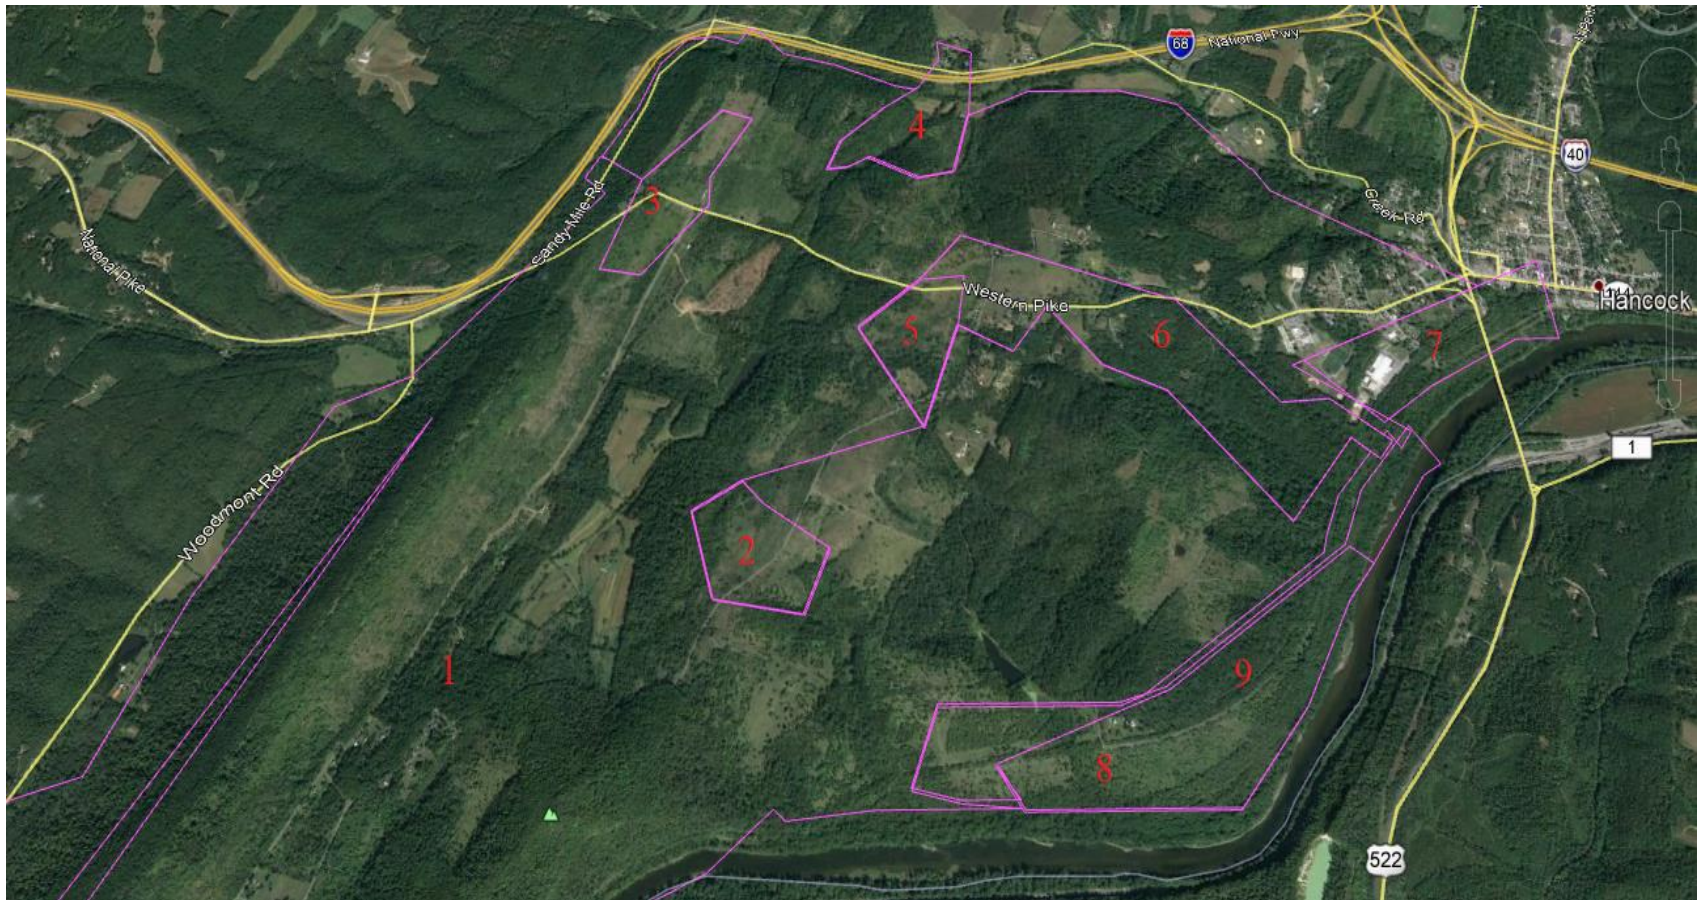

With the number of dwellings and cabins listed it is clear there were squatters on the property. Some bought the land from the owner and had a new survey made. While others left the area headed for new locations.

Also shown are tracts which were surrounded by Dalecarlia.

Note: Tract drawings made with DeedMapper 4.2

Dalecarlia 6985 Acres

John Ridout 1775

Dalecarlia-North

1. Dalecarlia-1775	2. Wolfs Hollow-1765	3. Colemores Ramble-1743
4. Rosburghs Delight-1761	5. Flints Chance-1752	6. Resurvey On Flints Chance-1763
7. Henthorns Rest-1740	8. Darlings Delight-1743	9. Darlings Delight-1748

Dalecarlia-South

10. Eltings Right-1743	11. Perryns Venture-1761	12. Shelbys Delight-1763
13. Potts Resurveyed-1773	14. Potts Pleasure-1765	15. Boyles Cabin-1752

Thomas Taggart Map
1858 Washington County Maryland

Thomas Taggart Map
1858 Washington County Maryland

Improvements Viz^h

about by Area of cleared Land -

1 Dwelling House or Cabin 30 by 15 feet

1 Ditto 20 feet by 16 Floored, 10th a stone Chimney

1 Stable 20 by 16 Square Loggs Doct raised