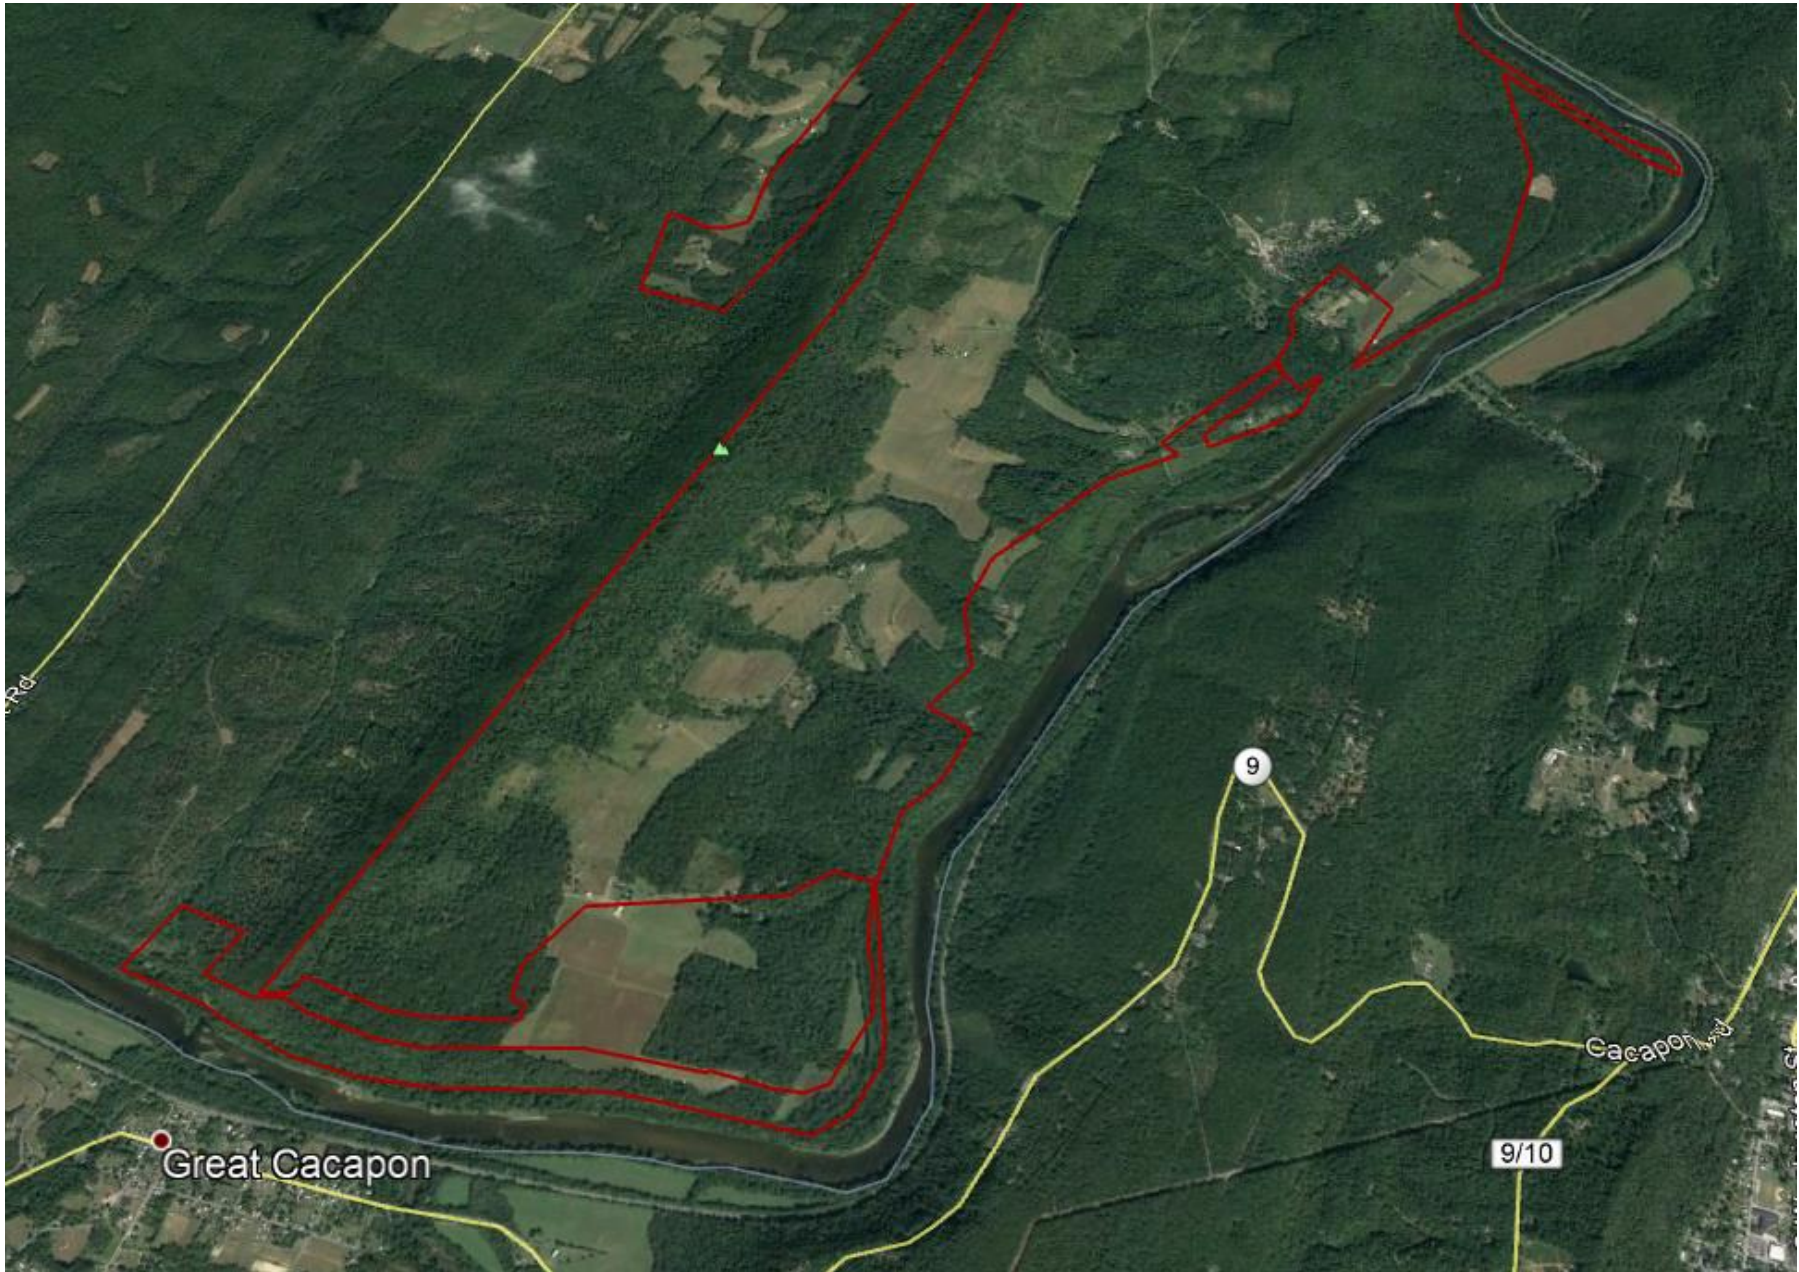

With the number of dwellings and cabins listed it is clear there were squatters on the property. Some bought the land from the owner and had a new survey made. While others left the area headed for new locations.

Also shown are tracts which were surrounded by Dalecarlia.

Note: Tract drawings made with DeedMapper 4.2

Dalecarlia 6985 Acres

John Ridout 1775

Dalecarlia-North

1. Dalecarlia-1775	2. Wolfs Hollow-1765	3. Colemores Ramble-1743
4. Rosburghs Delight-1761	5. Flints Chance-1752	6. Resurvey On Flints Chance-1763
7. Henthorns Rest-1740	8. Darlings Delight-1743	9. Darlings Delight-1748

Dalecarlia-South

10. Eltings Right-1743	11. Perryns Venture-1761	12. Shelbys Delight-1763
13. Potts Resurveyed-1773	14. Potts Pleasure-1765	15. Boyles Cabin-1752

Thomas Taggart Map
1858 Washington County Maryland

Thomas Taggart Map
1858 Washington County Maryland

Improvements Viz^h

about by Area of cleared Land -

1 Dwelling House or Cabin 30 by 15 feet

1 Ditto 20 feet by 16 Floored, 10th a stone Chimney

1 Stable 20 by 16 Square Loggs Doct raised